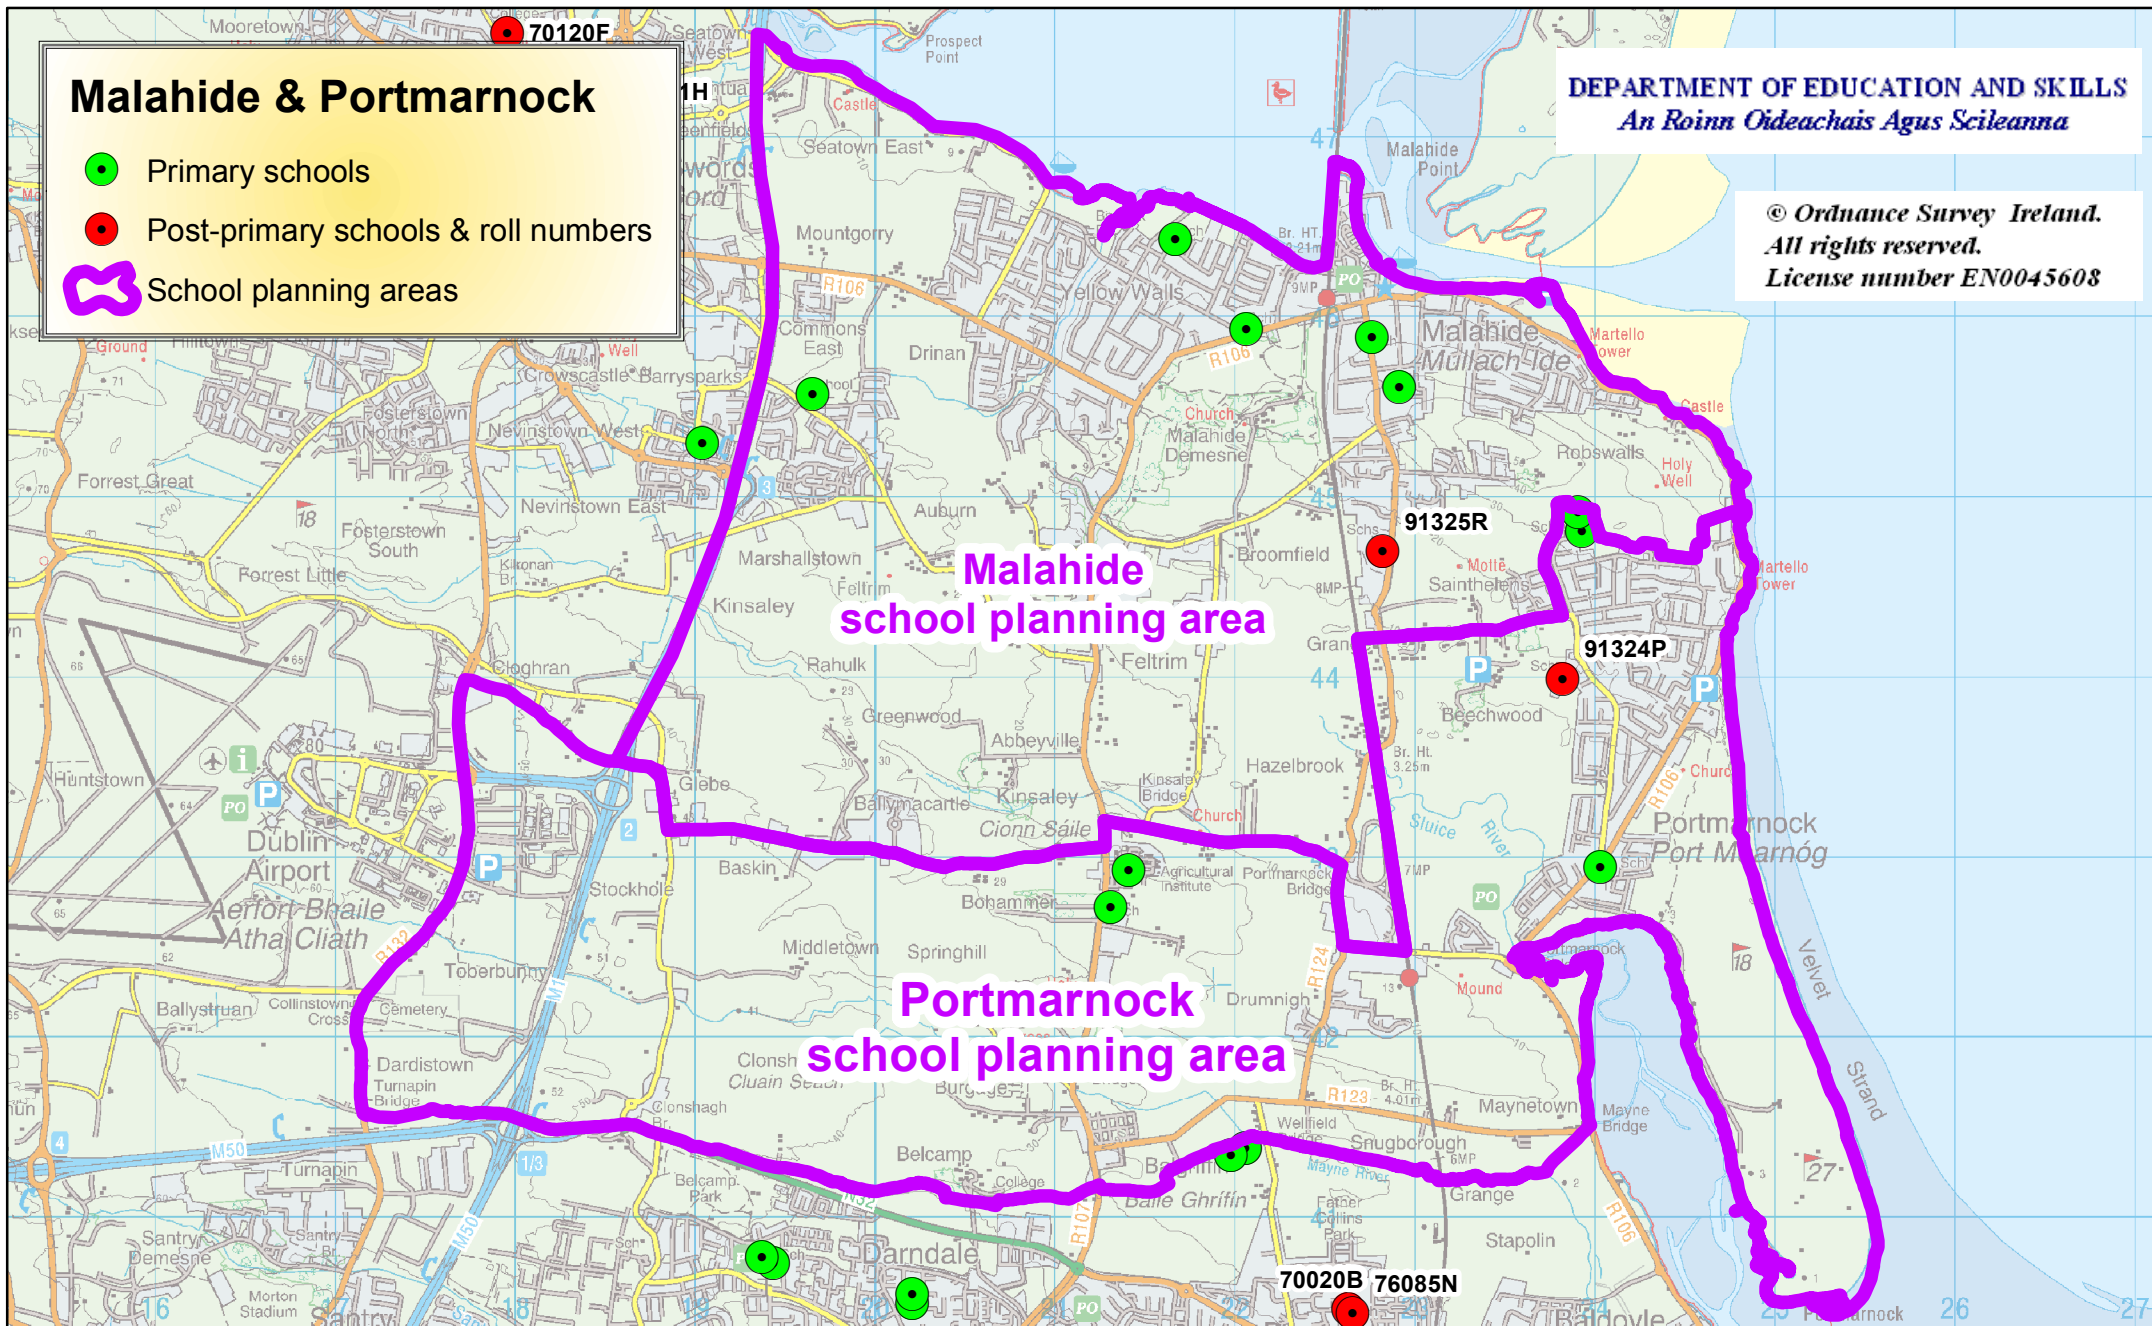

Proposed post-primary school to serve the Malahide & Portmarnock school planning areas

0

2.75

5.5

11

Kilometers