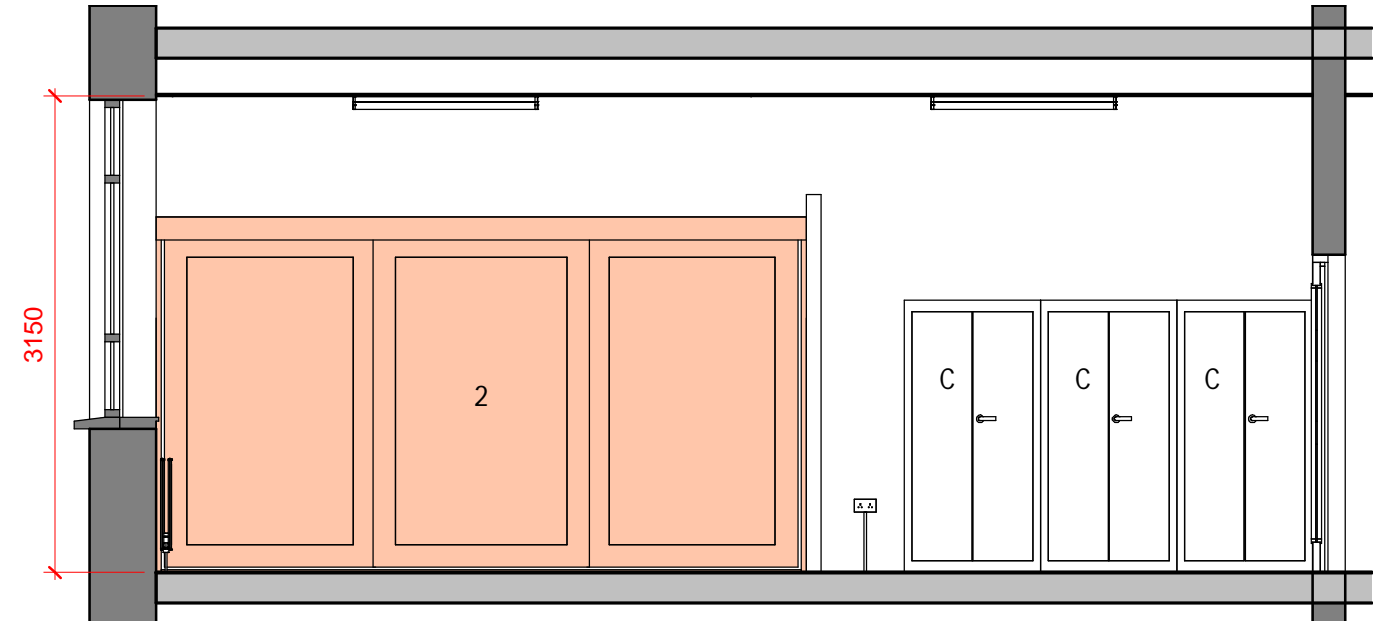

FIXED FURNITURE SCHEDULE			
Key	Description	Quantity	Code
1	Teaching Wall Unit L 7200mm D 450mm with desk	1	TW
2	Storage Unit with Sliding Doors	1	SUS

SPECIALITY EQUIPMENT SCHEDULE			
Key	Description	Quantity	Code

4 Elevation AA
1 : 50

1 Elevation BB
1 : 50

2 Elevation CC
1 : 50

3 Elevation DD
1 : 50

Post Primary School Room Layouts:			Dwg. Title	
Music Room			Elevations	
Dwg. No.	Rev. No.	Scale	Date	
10-2		1 : 50 @ A3	Jan '17	