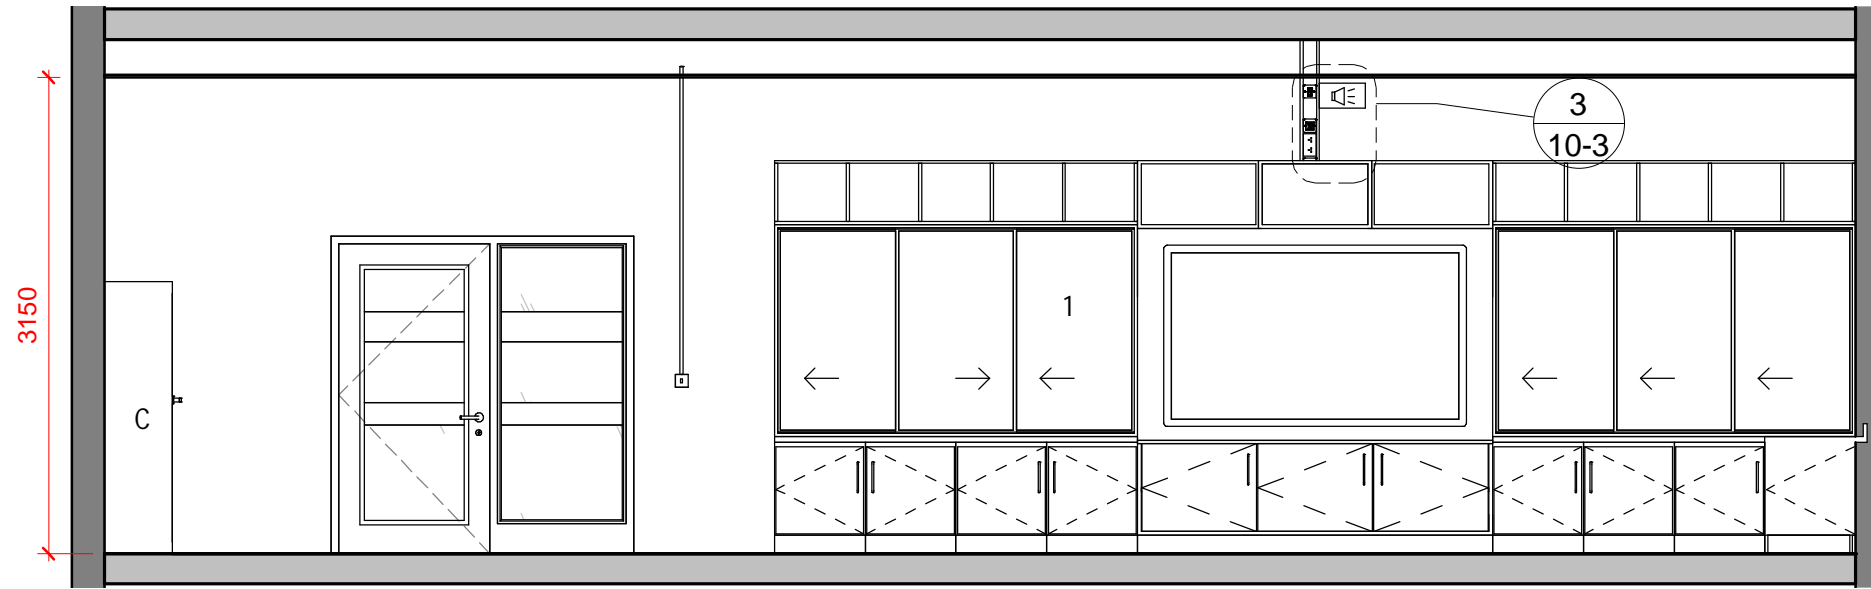

4 Elevation AA
1 : 50