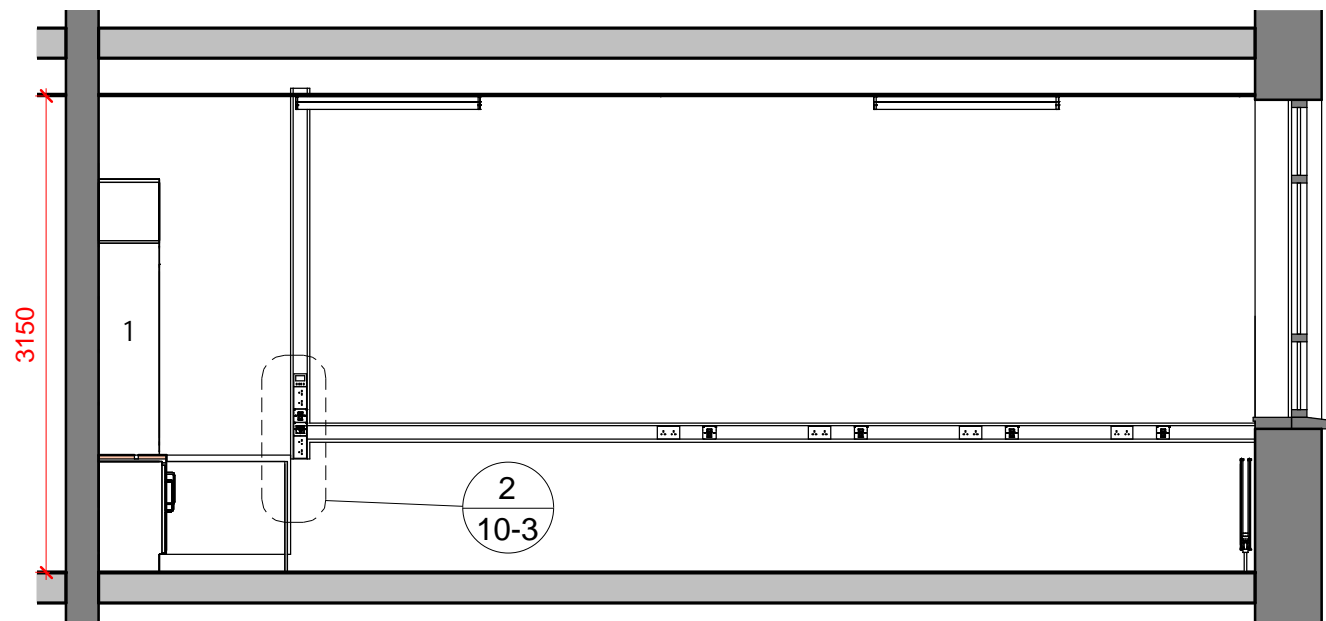

1 Floor Plan
1 : 50 / 88.6 sq.m

LOOSE FURNITURE SCHEDULE			
Key	Description	Quantity	Code
A	Table	10	MT1
B	Students Chair 460 high	10	SIE0
C	Storage Press 900x450x1800 high	3	N
D	Teacher's chair 525 high	1	S5
E	Classroom Desk (teacher)	1	T4

FIXED FURNITURE SCHEDULE			
Key	Description	Quantity	Code
1	Teaching Wall Unit L 7200mm D 450mm with desk	1	TW
2	Storage Unit with Sliding Doors	1	SUS

SPECIALITY EQUIPMENT SCHEDULE			
Key	Description	Quantity	Code

Post Primary School Room Layouts:		Dwg. Title	
Music Room		Music Room Floor Plan	
Dwg. No.	Rev. No.	Scale	Date
10-1		1 : 50 @ A3	Jan '17

Department of Education & Skills

Planning and Building Unit, Portlaoise Road, Tullamore, County Offaly, R35 Y2N5.
www.education.ie / www.energineducation.ie

4 Elevation AA
1 : 50

1 Elevation BB
1 : 50

2 Elevation CC
1 : 50

3 Elevation DD
1 : 50

Post Primary School Room Layouts:			Dwg. Title	
Music Room			Elevations	
Dwg. No.	Rev. No.	Scale	Date	
10-2		1 : 50 @ A3	Jan '17	