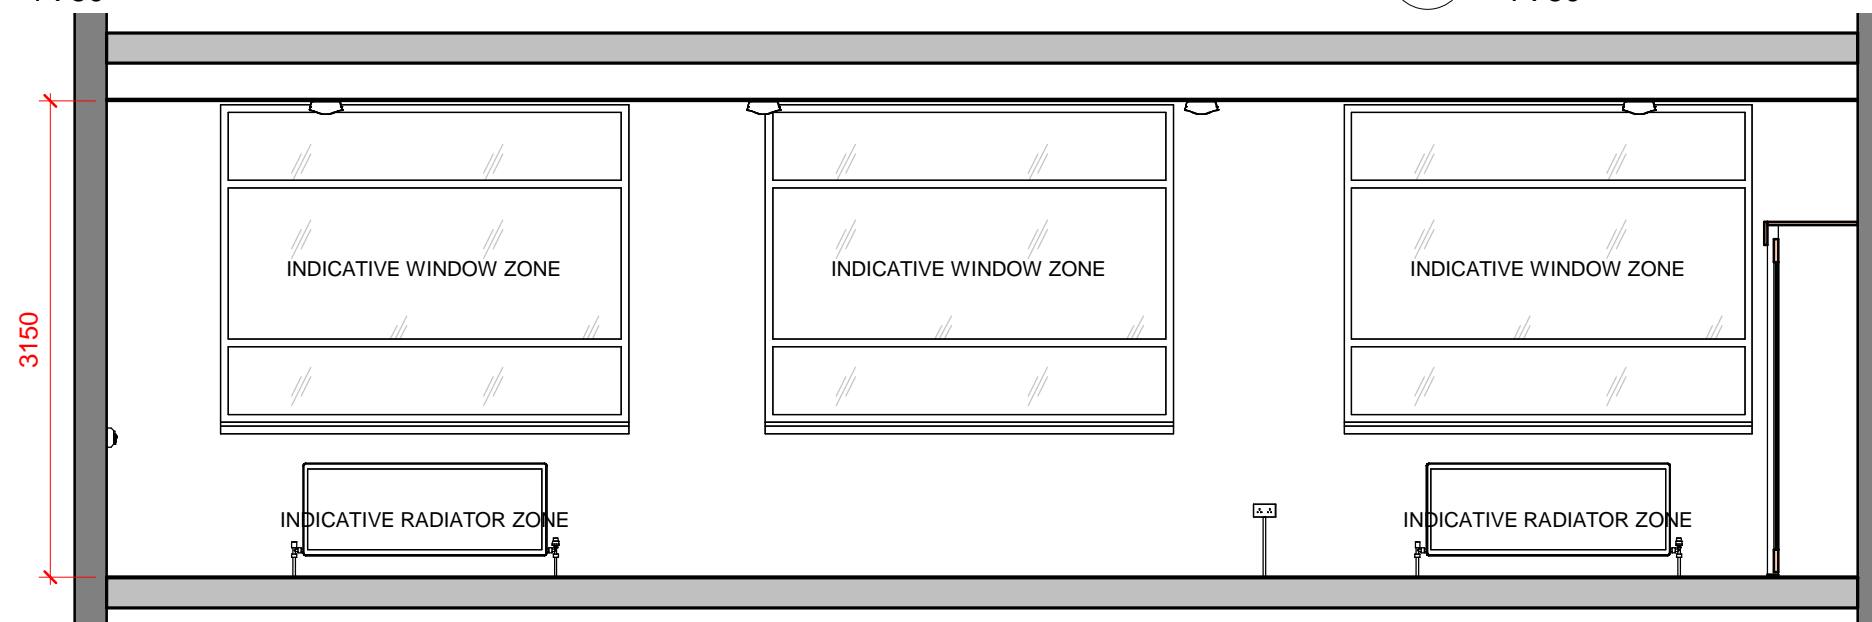

FIXED FURNITURE SCHEDULE			
Key	Description	Quantity	Code
1	Teaching Wall Unit L 7200mm D 450mm with desk	1	TW
2	Storage Unit with Sliding Doors	1	SUS

SPECIALITY EQUIPMENT SCHEDULE			
Key	Description	Quantity	Code

4 Elevation AA
1 : 50

1 Elevation BB
1 : 50

2 Elevation CC
1 : 50

3 Elevation DD
1 : 50

Post Primary School Room Layouts:			Dwg. Title	
Music Room			Elevations	
Dwg. No.	Rev. No.	Scale	Date	
10-2		1 : 50 @ A3	Jan '17	