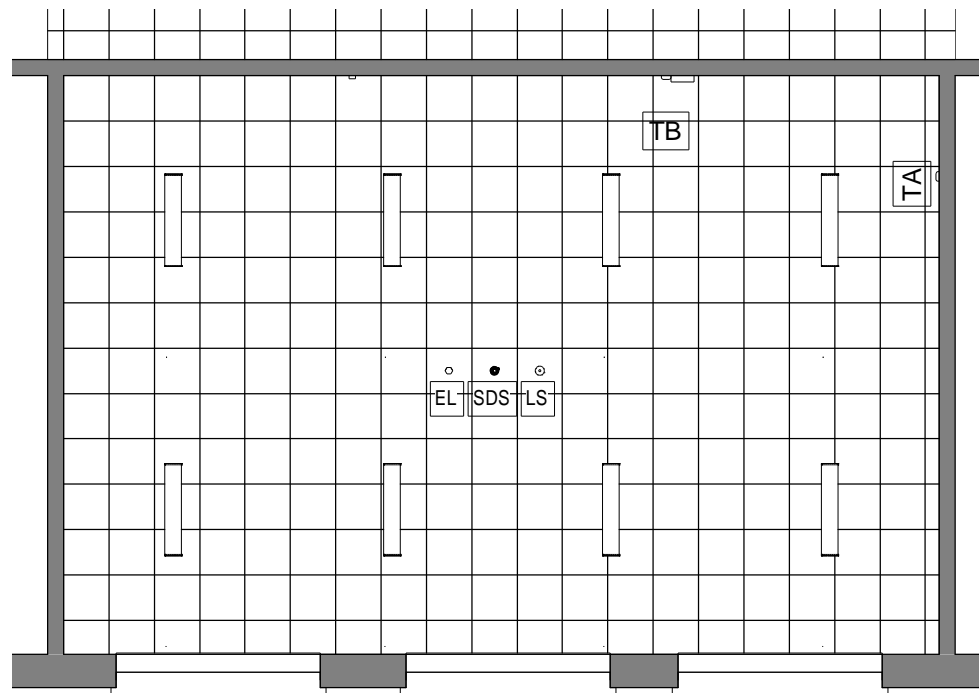

1 Indicative Ceiling Plan
1 : 100 / 300 lux