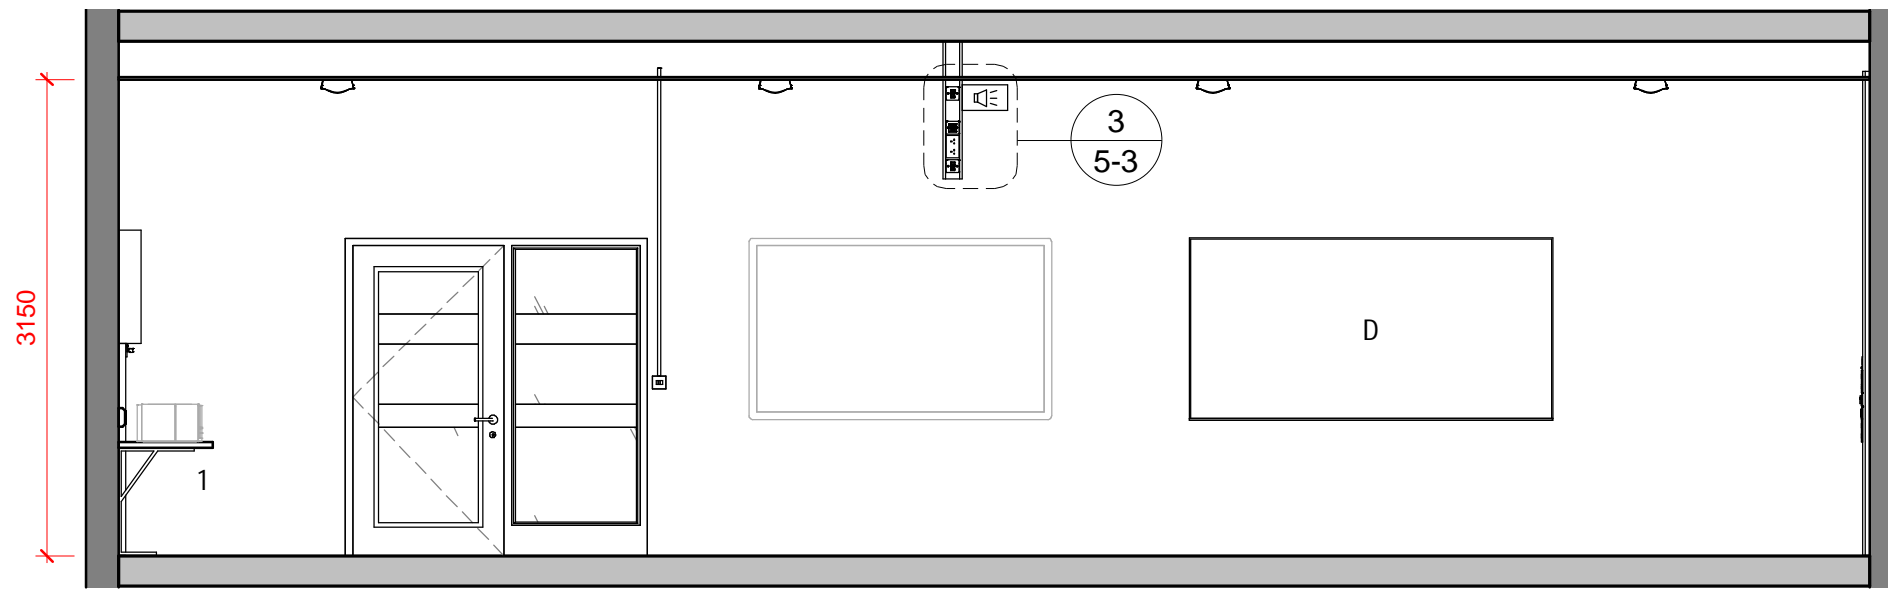

1 Elevation AA
1 : 50