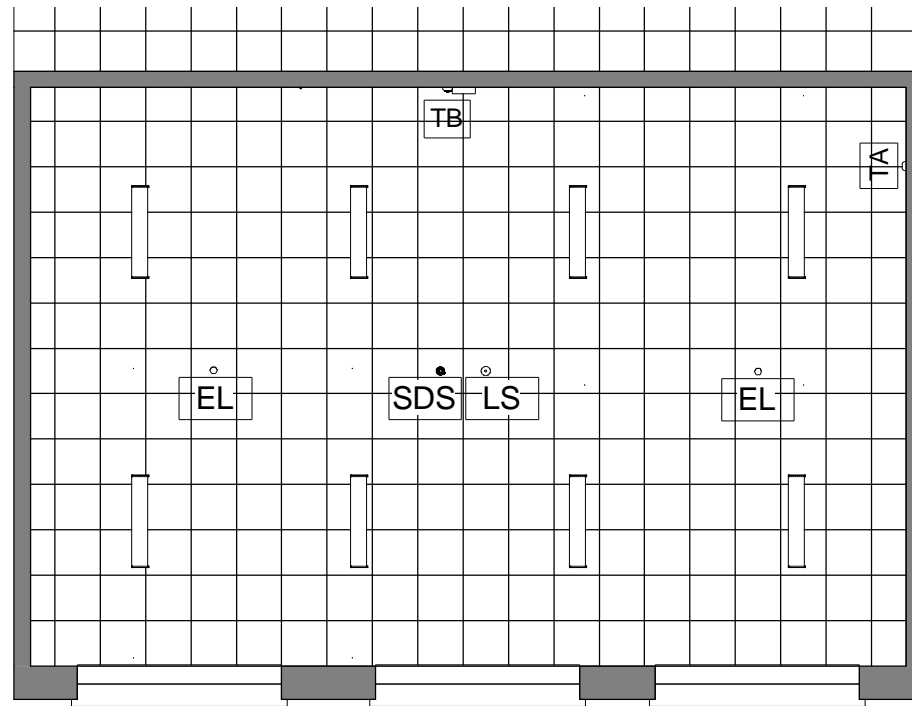

1 Floor Plan
1 : 50 / 88.60 sq.m.

LOOSE FURNITURE SCHEDULE			
Key	Description	Quantity	Code
A	Student Chair	30	SIE0
B	Teacher's L Shaped Desk	1	T03
C	Teacher's chair 525 high	1	S5
D	Whiteboard / Blackboard 2400x1200	1	WB2
E	Pinboard 1800x1200	5	PB

FIXED FURNITURE SCHEDULE			
Key	Description	Quantity	Code
1	3.6M Worktop 625 Wide at height of 750mm	1	WT
2	Computer Worktop Island	6	CWTC

SPECIALITY EQUIPMENT SCHEDULE			
Key	Description	Quantity	Code

Post Primary School Room Layouts:		Dwg. Title	
Multimedia Room		Floor Plan	
Dwg. No. 5-1	Rev. No.	Scale 1 : 50 @ A3	Date Jan '17

1 Elevation AA
1 : 50

2 Elevation BB
1 : 50

3 Elevation DD
1 : 50

4 Elevation CC
1 : 50

Post Primary School Room Layouts:		Dwg. Title	
Multimedia Room		Elevations	
Dwg. No. 5-2	Rev. No.	Scale 1 : 50 @ A3	Date Jan '17

Department of Education & Skills

Planning and Building Unit, Portlaoise Road, Tullamore, County Offaly, R35 Y2N5.
www.education.ie / www.energyineducation.ie