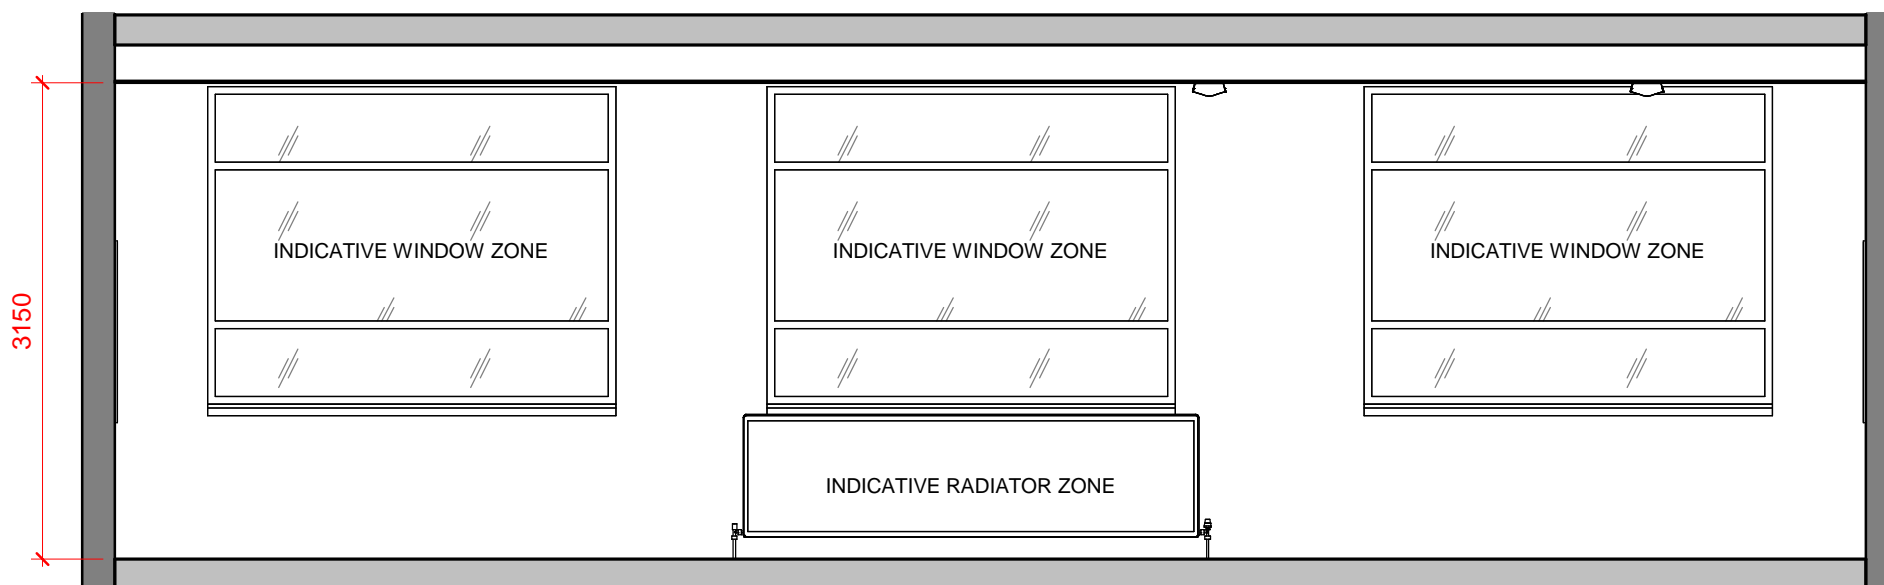

Post Primary School Room Layouts:		Dwg. Title	
Multimedia Room		Floor Plan	
Dwg. No. 5-1	Rev. No.	Scale 1 : 50 @ A3	Date Jan '17

1 Elevation AA
1 : 50

2 Elevation BB
1 : 50

3 Elevation DD
1 : 50

4 Elevation CC
1 : 50