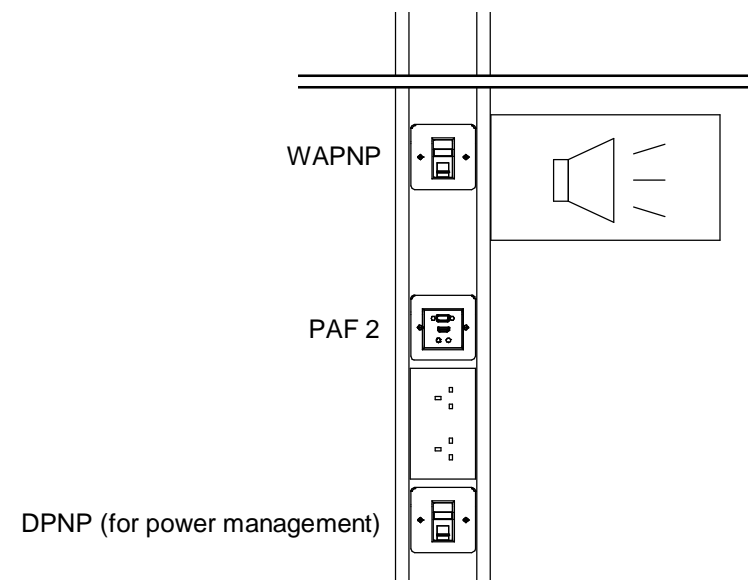

1 Indicative Ceiling Plan
1 : 100 / 300 lux

2 TA - Trunking "A"
1 : 10

BUILDING SERVICES LEGEND		
Description	Qty	
Data Projector Network Point (DPNP)	1	
Daylight Sensor with Absence Detector	1	LS
Emergency Lighting	2	EL
Key Isolation Switch	1	
Light Switch 3 Gang	1	
Network Point	30	
PA Loudspeaker (One Way)	1	
Projector/Audio In Faceplate	1	PAF1
Projector/Audio-out Faceplate	1	PAF2
Smoke Detector / Sounder	1	SDS
Socket Twin 13A Unswitched	38	
Sub Distribution Board	1	SDB
Teacher Position Network Point (TPNP)	1	
Thermostat Control	1	
Wireless Access Position Network Point (WAPNP)	1	

INDICATIVE LIGHTING SCHEDULE		
Description	Qty	
Surface Mounted Fluorescent	8	

The preferred location for this bottom serviced room is above Ground Level

3 TB Trunking "B"
1 : 10

Post Primary School Room Layouts:		Dwg. Title	
Multimedia Room		Reflected Ceiling & Details	
Dwg. No. 5-3	Rev. No.	Scale As indicated @ A3	Date Jan '17