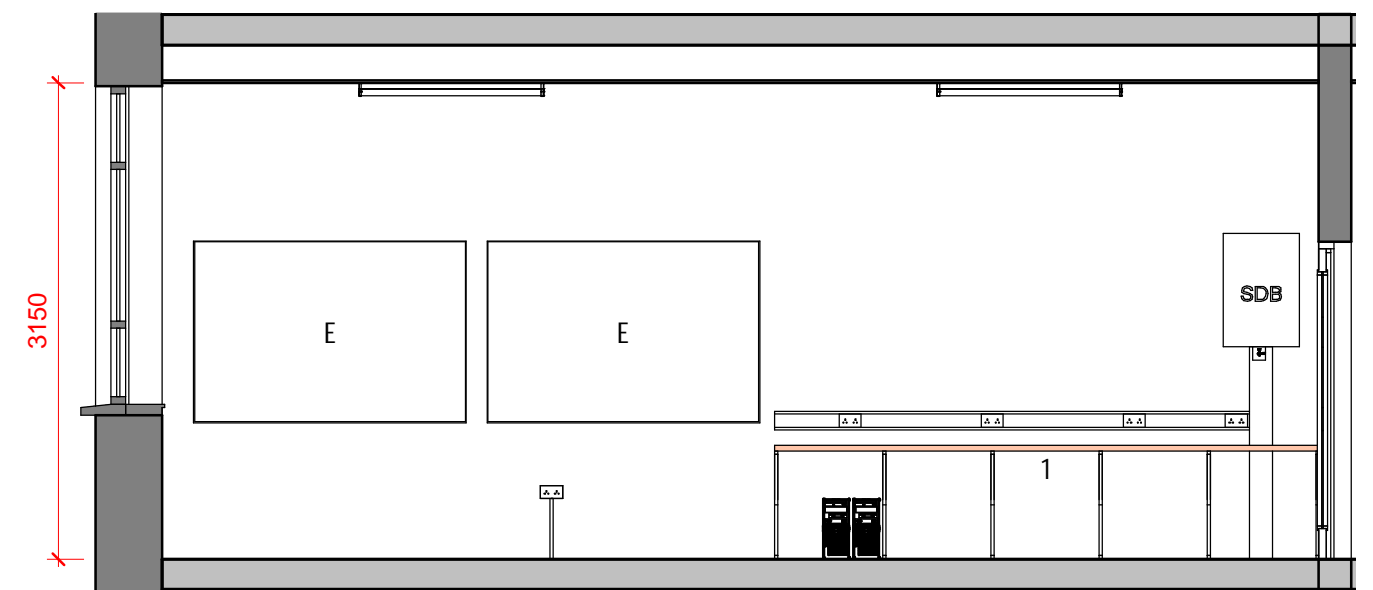

1 Floor Plan
1 : 50 / 88.60 sq.m.

LOOSE FURNITURE SCHEDULE			
Key	Description	Quantity	Code
A	Student Chair	30	SIE0
B	Teacher's L Shaped Desk	1	T03
C	Teacher's chair 525 high	1	S5
D	Whiteboard / Blackboard 2400x1200	1	WB2
E	Pinboard 1800x1200	5	PB

FIXED FURNITURE SCHEDULE			
Key	Description	Quantity	Code
1	3.6M Worktop 625 Wide at height of 750mm	1	WT
2	Computer Worktop Island	6	CWTC

SPECIALITY EQUIPMENT SCHEDULE			
Key	Description	Quantity	Code

Post Primary School Room Layouts:		Dwg. Title	
Multimedia Room		Floor Plan	
Dwg. No. 5-1	Rev. No.	Scale 1 : 50 @ A3	Date Jan '17

1 Elevation AA
1 : 50

2 Elevation BB
1 : 50

3 Elevation DD
1 : 50

4 Elevation CC
1 : 50

Post Primary School Room Layouts:		Dwg. Title	
Multimedia Room		Elevations	
Dwg. No. 5-2	Rev. No.	Scale 1 : 50 @ A3	Date Jan '17

Department of Education & Skills

Planning and Building Unit, Portlaoise Road, Tullamore, County Offaly, R35 Y2N5.
www.education.ie / www.energyineducation.ie