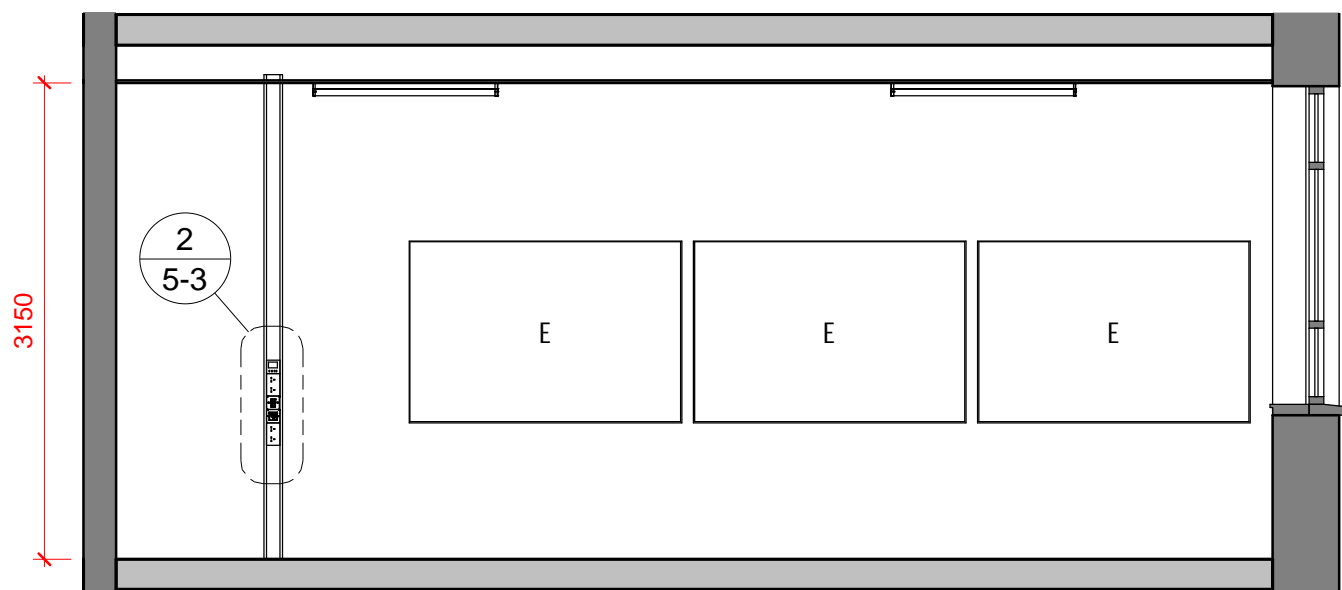

1 Floor Plan
1 : 50 / 88.60 sq.m.

LOOSE FURNITURE SCHEDULE			
Key	Description	Quantity	Code
A	Student Chair	30	SIE0
B	Teacher's L Shaped Desk	1	T03
C	Teacher's chair 525 high	1	S5
D	Whiteboard / Blackboard 2400x1200	1	WB2
E	Pinboard 1800x1200	5	PB

FIXED FURNITURE SCHEDULE			
Key	Description	Quantity	Code
1	3.6M Worktop 625 Wide at height of 750mm	1	WT
2	Computer Worktop Island	6	CWTC

SPECIALITY EQUIPMENT SCHEDULE			
Key	Description	Quantity	Code

Post Primary School Room Layouts:		Dwg. Title	
Multimedia Room		Floor Plan	
Dwg. No. 5-1	Rev. No.	Scale 1 : 50 @ A3	Date Jan '17

1 Elevation AA
1 : 50

2 Elevation BB
1 : 50

3 Elevation DD
1 : 50

4 Elevation CC
1 : 50